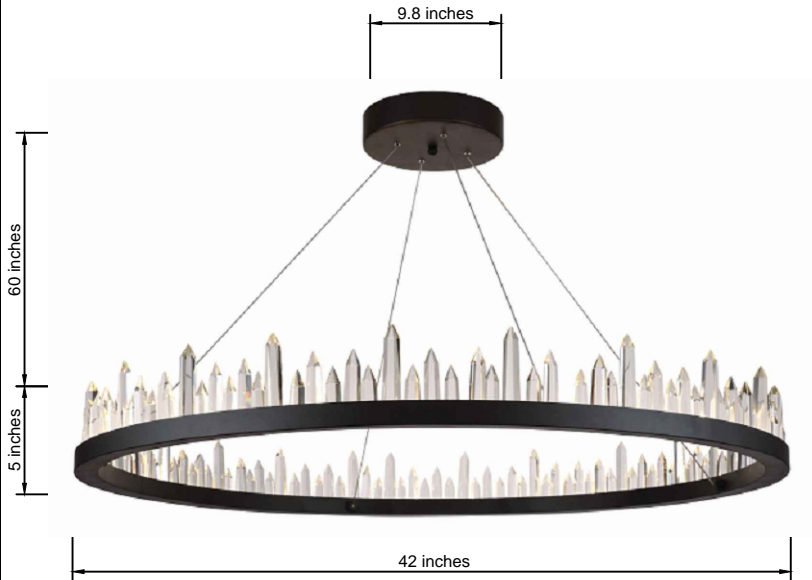

## MALTA COLLECTION

Malta Satin Dark Grey Clear Crystal

Satin Dark Grey  
Item No:1705D42SDG

### Dimensions

Canopy Size(in)	D9.8"*H2"
Chain/Rod Length	60"
Length	N/A
Width	42"
Height	5"
Maximum Height	67"

### Specifications

Finish	1 Finishes
Material	Iron/Crystal
Crystal Color	Clear
Type	Pendant
Hanging Device	Steel Wire
Voltage	110-125V
Dimmable	Yes
Warranty	2 Year Limited
Shipment Type	Small Parcel